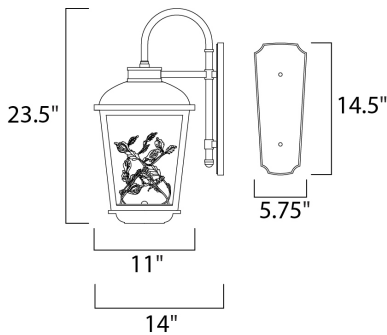

PRODUCT DESCRIPTION

A sculpture of metal and Clear crystal leaves come to life while illuminated from above with a powerful LED light source. The cast aluminum frame painted in our popular Adobe finish compliments the theme and the polished back plate gives the sculpture a unique dimension.

MEASUREMENTS

DIMENSION : 11" W x 23.5" H x 14" Ext
 BACK PLATE : 5.75" W x 14.5" H x 8" HCO
 HANGING WEIGHT : 14.3 lb

LAMPING

INPUT VOLTAGE : 120V
 LUMENS : 1,360 Rated
 BULB : 2 x 8.5W LED PCB Integrated , 17W Total
 BULB INCLUDED : (Integrated)
 DIMMABLE : No
 CRI : 90+ CRI
 COLOR_TEMP : 3000K