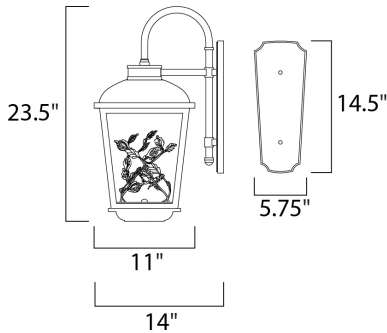

PRODUCT DESCRIPTION

A sculpture of metal and Clear crystal leaves come to life while illuminated from above with a powerful LED light source. The cast aluminum frame painted in our popular Adobe finish compliments the theme and the polished back plate gives the sculpture a unique dimension.

MEASUREMENTS

DIMENSION : 11" W x 23.5" H x 14" Ext
 BACK PLATE : 5.75" W x 14.5" H x 8" HCO
 HANGING WEIGHT : 14.3 lb

LAMPING

INPUT VOLTAGE : 120V
 LUMENS : 1,360 Rated
 BULB : 2 x 8.5W LED PCB Integrated , 17W Total
 BULB INCLUDED : (Integrated)
 DIMMABLE : No
 CRI : 90+ CRI
 COLOR_TEMP : 3000K