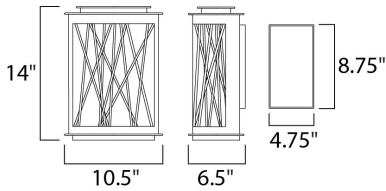

PRODUCT DESCRIPTION

Polished rods are arranged in a creative pattern to create a unique lighting design. This oval shape fixture is available in two finish combinations, Textured Ebony with Polished Chrome rods and Galaxy Bronze with French Gold rods. The rods are supported using clear acrylic which allows for the LED light source to illuminate through the fixture and out the open bottom for excellent down light.

MEASUREMENTS

DIMENSION : 10.5" W x 14" H x 6.5" Ext
 BACK PLATE : 4.75" W x 8.75" H x 6" HCO
 HANGING WEIGHT : 11.55 lb

LAMPING

INPUT VOLTAGE : 120V
 LUMENS : 1,190 Rated
 BULB : 2 x 8.5W LED PCB Integrated , 17W Total
 BULB INCLUDED : (Integrated)
 DIMMABLE : No
 CRI : 90+ CRI
 COLOR_TEMP : 3000K
 LIGHTING_DIRECTION : Down