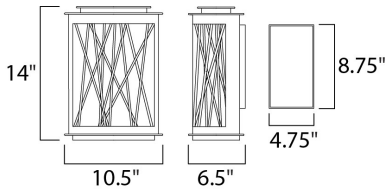

PRODUCT DESCRIPTION

Polished rods are arranged in a creative pattern to create a unique lighting design. This oval shape fixture is available in two finish combinations, Textured Ebony with Polished Chrome rods and Galaxy Bronze with French Gold rods. The rods are supported using clear acrylic which allows for the LED light source to illuminate through the fixture and out the open bottom for excellent down light.

MEASUREMENTS

DIMENSION : 10.5" W x 14" H x 6.5" Ext
 BACK PLATE : 4.75" W x 8.75" H x 6" HCO
 HANGING WEIGHT : 11.55 lb

LAMPING

INPUT VOLTAGE : 120V
 LUMENS : 1,190 Rated
 BULB : 2 x 8.5W LED PCB Integrated , 17W Total
 BULB INCLUDED : (Integrated)
 DIMMABLE : No
 CRI : 90+ CRI
 COLOR_TEMP : 3000K
 LIGHTING_DIRECTION : Down