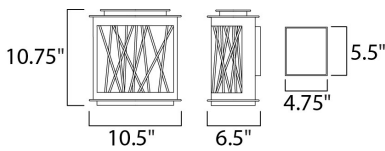

**MEASUREMENTS**

DIMENSION : 10.5" W x 10.75" H x 6.5" Ext  
 BACK PLATE : 4.75" W x 5.5" H x 5" HCO  
 HANGING WEIGHT : 8.71 lb

**LAMPING**

INPUT VOLTAGE : 120V  
 LUMENS : 630 Rated  
 BULB : 2 x 4.5W LED PCB Integrated , 9W Total  
 BULB INCLUDED : (Integrated)  
 DIMMABLE : No  
 CRI : 90+ CRI  
 COLOR\_TEMP : 3000K  
 LIGHTING\_DIRECTION : Down