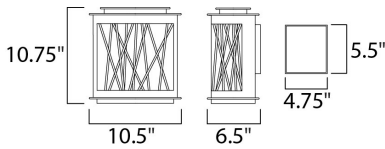

**PRODUCT DESCRIPTION**

Polished rods are arranged in a creative pattern to create a unique lighting design. This oval shape fixture is available in two finish combinations, Textured Ebony with Polished Chrome rods and Galaxy Bronze with French Gold rods. The rods are supported using clear acrylic which allows for the LED light source to illuminate through the fixture and out the open bottom for excellent down light.

**MEASUREMENTS**

DIMENSION : 10.5" W x 10.75" H x 6.5" Ext  
 BACK PLATE : 4.75" W x 5.5" H x 5" HCO  
 HANGING WEIGHT : 8.71 lb

**LAMPING**

INPUT VOLTAGE : 120V  
 LUMENS : 630 Rated  
 BULB : 2 x 4.5W LED PCB Integrated , 9W Total  
 BULB INCLUDED : (Integrated)  
 DIMMABLE : No  
 CRI : 90+ CRI  
 COLOR\_TEMP : 3000K  
 LIGHTING\_DIRECTION : Down