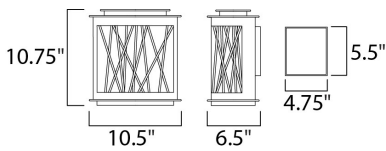

MEASUREMENTS

DIMENSION : 10.5" W x 10.75" H x 6.5" Ext
 BACK PLATE : 4.75" W x 5.5" H x 5" HCO
 HANGING WEIGHT : 8.71 lb

LAMPING

INPUT VOLTAGE : 120V
 LUMENS : 630 Rated
 BULB : 2 x 4.5W LED PCB Integrated , 9W Total
 BULB INCLUDED : (Integrated)
 DIMMABLE : No
 CRI : 90+ CRI
 COLOR_TEMP : 3000K
 LIGHTING_DIRECTION : Down