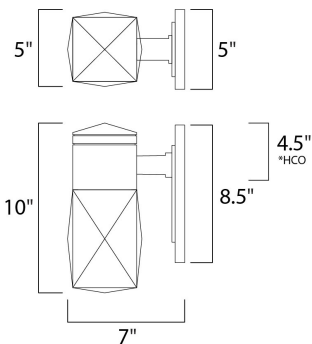

PRODUCT DESCRIPTION

If you are looking to make an impression this is the fixture for your home. Solid Beveled Crystal font is supported by a classical aluminum frame finished in Texture Ebony or Metallic Bronze. The high lumen LED light source brings the crystal to life as well as providing glare free illumination.

MEASUREMENTS

DIMENSION : 5" W x 10" H x 7" Ext
MAX OAH : 5" W x 8.5" H
HANGING WEIGHT : 14.81 lb

LAMPING

INPUT VOLTAGE : 120V
LUMENS : 700 Rated
BULB : 1 x 10W LED PCB Integrated , 10W Total
BULB INCLUDED : (Integrated)
DIMMABLE : Triac CL
CRI : 80+ CRI
COLOR_TEMP : 3000K

FINISHES OPTION

- Metallic Bronze (MB)
- Texture Ebony (TE)

GLASS

Clear CL

MATERIAL

Aluminum, Crystal

RATINGS

cULus
Dry Location

ADDITIONAL

INSTALL UP/DOWN: Up/Down
OPERATING TEMPERATURE:
-20°C (-4°F), 40°C (104°F)

Always consult a qualified electrician before installing any lighting product.