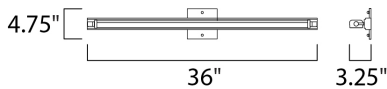

MEASUREMENTS

DIMENSION : 36" W x 4.75" H x 3.25" Ext
 BACK PLATE : 4.63" W x 4.63" H x 2.3" HCO
 HANGING WEIGHT : 4.74 lb

LAMPING

INPUT VOLTAGE : 120V
 LUMENS : 2,800 Rated
 BULB : 1 x 27W LED PCB Integrated , 27W Total
 BULB INCLUDED : (Integrated)
 DIMMABLE : Triac CL
 CRI : 90+ CRI
 COLOR_TEMP : 3000K