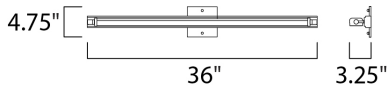

**MEASUREMENTS**

DIMENSION : 36" W x 4.75" H x 3.25" Ext  
 BACK PLATE : 4.63" W x 4.63" H x 2.3" HCO  
 HANGING WEIGHT : 4.74 lb

**LAMPING**

INPUT VOLTAGE : 120V  
 LUMENS : 2,800 Rated  
 BULB : 1 x 27W LED PCB Integrated , 27W Total  
 BULB INCLUDED : (Integrated)  
 DIMMABLE : Triac CL  
 CRI : 90+ CRI  
 COLOR\_TEMP : 3000K