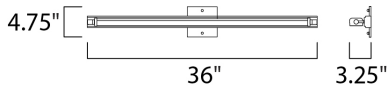

MEASUREMENTS

DIMENSION : 36" W x 4.75" H x 3.25" Ext
 BACK PLATE : 4.63" W x 4.63" H x 2.3" HCO
 HANGING WEIGHT : 4.74 lb

LAMPING

INPUT VOLTAGE : 120V
 LUMENS : 2,800 Rated
 BULB : 1 x 27W LED PCB Integrated , 27W Total
 BULB INCLUDED : (Integrated)
 DIMMABLE : Triac CL
 CRI : 90+ CRI
 COLOR_TEMP : 3000K