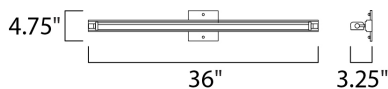

**MEASUREMENTS**

DIMENSION : 36" W x 4.75" H x 3.25" Ext  
 BACK PLATE : 4.63" W x 4.63" H x 2.3" HCO  
 HANGING WEIGHT : 4.74 lb

**LAMPING**

INPUT VOLTAGE : 120V  
 LUMENS : 2,800 Rated  
 BULB : 1 x 27W LED PCB Integrated , 27W Total  
 BULB INCLUDED : (Integrated)  
 DIMMABLE : Triac CL  
 CRI : 90+ CRI  
 COLOR\_TEMP : 3000K