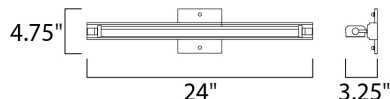

**MEASUREMENTS**

DIMENSION : 24" W x 4.75" H x 3.25" Ext  
 BACK PLATE : 4.63" W x 4.63" H x 2.3" HCO  
 HANGING WEIGHT : 3.02 lb

**LAMPING**

INPUT VOLTAGE : 120V  
 LUMENS : 2,000 Rated  
 BULB : 1 x 19W LED PCB Integrated , 19W Total  
 BULB INCLUDED : (Integrated)  
 DIMMABLE : Triac CL  
 CRI : 90+ CRI  
 COLOR\_TEMP : 3000K