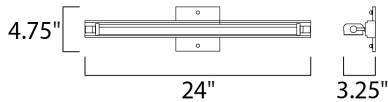

MEASUREMENTS

DIMENSION : 24" W x 4.75" H x 3.25" Ext
 BACK PLATE : 4.63" W x 4.63" H x 2.3" HCO
 HANGING WEIGHT : 3.02 lb

LAMPING

INPUT VOLTAGE : 120V
 LUMENS : 2,000 Rated
 BULB : 1 x 19W LED PCB Integrated , 19W Total
 BULB INCLUDED : (Integrated)
 DIMMABLE : Triac CL
 CRI : 90+ CRI
 COLOR_TEMP : 3000K