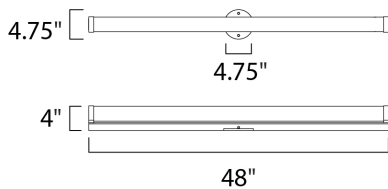

PRODUCT DESCRIPTION

Polar features a minimalistic design for bath vanity in Polished Chrome that complements a wide variety of styles. The 3000k LED light source is diffused softly through a frosted acrylic diffuser.

MEASUREMENTS

DIMENSION : 48" W x 4.75" H x 4" Ext
 BACK PLATE : 4.75" W
 HANGING WEIGHT : 7.37 lb

LAMPING

INPUT VOLTAGE : 120V
 LUMENS : 4,500 Rated
 BULB : 1 x 48W LED PCB Integrated , 48W Total
 BULB INCLUDED : (Integrated)
 DIMMABLE : Triac CL
 CRI : 90+ CRI
 COLOR_TEMP : 3000K