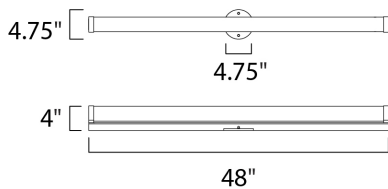

**PRODUCT DESCRIPTION**

Polar features a minimalistic design for bath vanity in Polished Chrome that complements a wide variety of styles. The 3000k LED light source is diffused softly through a frosted acrylic diffuser.

**MEASUREMENTS**

DIMENSION : 48" W x 4.75" H x 4" Ext  
 BACK PLATE : 4.75" W  
 HANGING WEIGHT : 7.37 lb

**LAMPING**

INPUT VOLTAGE : 120V  
 LUMENS : 4,500 Rated  
 BULB : 1 x 48W LED PCB Integrated , 48W Total  
 BULB INCLUDED : (Integrated)  
 DIMMABLE : Triac CL  
 CRI : 90+ CRI  
 COLOR\_TEMP : 3000K