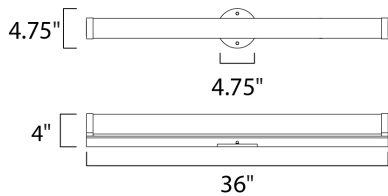

PRODUCT DESCRIPTION

Polar features a minimalistic design for bath vanity in Polished Chrome that complements a wide variety of styles. The 3000k LED light source is diffused softly through a frosted acrylic diffuser.

MEASUREMENTS

DIMENSION : 36" W x 4.75" H x 4" Ext
 BACK PLATE : 4.75" W
 HANGING WEIGHT : 4.85 lb

LAMPING

INPUT VOLTAGE : 120V
 LUMENS : 3,600 Rated
 BULB : 1 x 36W LED PCB Integrated , 36W Total
 BULB INCLUDED : (Integrated)
 DIMMABLE : Triac CL
 CRI : 90+ CRI
 COLOR_TEMP : 3000K