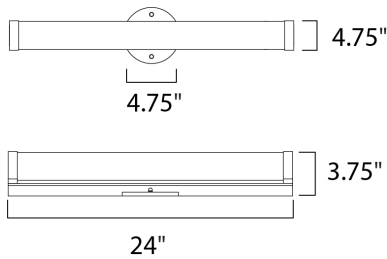

**MEASUREMENTS**

DIMENSION : 24" W x 4.75" H x 3.75" Ext  
 BACK PLATE : 4.75" W  
 HANGING WEIGHT : 3.05 lb

**LAMPING**

INPUT VOLTAGE : 120V  
 LUMENS : 2,400 Rated  
 BULB : 1 x 24W LED PCB Integrated , 24W Total  
 BULB INCLUDED : (Integrated)  
 DIMMABLE : Triac CL  
 CRI : 90+ CRI  
 COLOR\_TEMP : 3000K