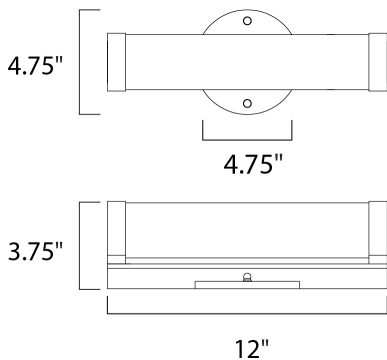

**PRODUCT DESCRIPTION**

Polar features a minimalistic design for bath vanity in Polished Chrome that complements a wide variety of styles. The 3000k LED light source is diffused softly through a frosted acrylic diffuser.

**MEASUREMENTS**

DIMENSION : 12" W x 4.75" H x 3.75" Ext  
 BACK PLATE : 4.75" W x 4.75" H  
 HANGING WEIGHT : 1.86 lb

**LAMPING**

INPUT VOLTAGE : 120V  
 LUMENS : 1,100 Rated  
 BULB : 1 x 12W LED PCB Integrated , 12W Total  
 BULB INCLUDED : (Integrated)  
 DIMMABLE : Triac CL  
 CRI : 90+ CRI  
 COLOR\_TEMP : 3000K