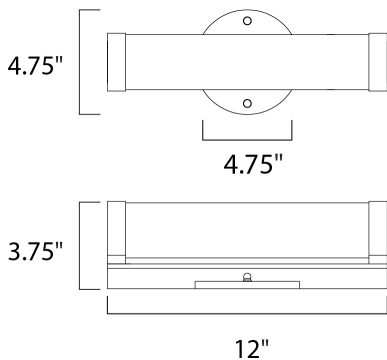

PRODUCT DESCRIPTION

Polar features a minimalistic design for bath vanity in Polished Chrome that complements a wide variety of styles. The 3000k LED light source is diffused softly through a frosted acrylic diffuser.

MEASUREMENTS

DIMENSION : 12" W x 4.75" H x 3.75" Ext
 BACK PLATE : 4.75" W x 4.75" H
 HANGING WEIGHT : 1.86 lb

LAMPING

INPUT VOLTAGE : 120V
 LUMENS : 1,100 Rated
 BULB : 1 x 12W LED PCB Integrated , 12W Total
 BULB INCLUDED : (Integrated)
 DIMMABLE : Triac CL
 CRI : 90+ CRI
 COLOR_TEMP : 3000K