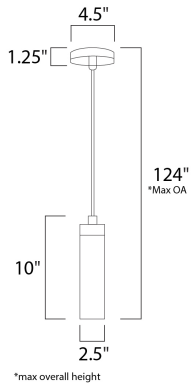

PRODUCT DESCRIPTION

Cilandro is a contemporary style collection from Maxim Lighting International in Satin Nickel finish with White glass.

MEASUREMENTS

DIMENSION : 4.5" L x 4.5" W x 10" H
 MAX OAH : 134" OAH
 CANOPY : 4.5" W x 1.25" H x 4.5" L
 HANGING WEIGHT : 2.11 lb

LAMPING

INPUT VOLTAGE : 120V
 BULB : 1 x 40W Incandescent E26 Medium T10 , 40W Total
 BULB INCLUDED : (Not Included)
 DIMMABLE : Yes

FINISHES OPTION

 Satin Nickel (SN)

GLASS

Matte White MW

MATERIAL

Glass