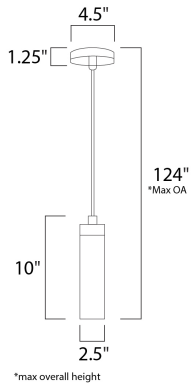

**PRODUCT DESCRIPTION**

Cilandro is a contemporary style collection from Maxim Lighting International in Satin Nickel finish with White glass.

**MEASUREMENTS**

DIMENSION : 4.5" L x 4.5" W x 10" H  
 MAX OAH : 134" OAH  
 CANOPY : 4.5" W x 1.25" H x 4.5" L  
 HANGING WEIGHT : 2.11 lb

**LAMPING**

INPUT VOLTAGE : 120V  
 BULB : 1 x 40W Incandescent E26 Medium T10 , 40W Total  
 BULB INCLUDED : (Not Included)  
 DIMMABLE : Yes

**FINISHES OPTION**

 Satin Nickel (SN)

**GLASS**

Mat White MW

**MATERIAL**