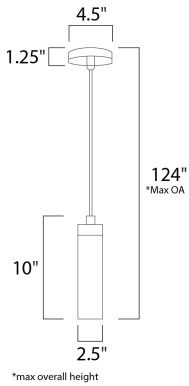

**PRODUCT DESCRIPTION**

Cilandro is a contemporary style collection from Maxim Lighting International in Satin Nickel finish with White glass.

**MEASUREMENTS**

DIMENSION : 4.5" L x 4.5" W x 10" H  
 MAX OAH : 134" OAH  
 CANOPY : 4.5" W x 1.25" H x 4.5" L  
 HANGING WEIGHT : 2.11 lb

**LAMPING**

INPUT VOLTAGE : 120V  
 BULB : 1 x 40W Incandescent E26 Medium T10 , 40W Total  
 BULB INCLUDED : (Not Included)  
 DIMMABLE : Yes

**FINISHES OPTION**

 Satin Nickel (SN)

**GLASS**

Matte White MW