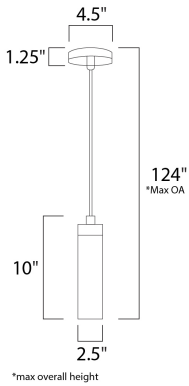

PRODUCT DESCRIPTION

Cilandro is a contemporary style collection from Maxim Lighting International in Satin Nickel finish with White glass.

MEASUREMENTS

DIMENSION : 4.5" L x 4.5" W x 10" H
 MAX OAH : 134" OAH
 CANOPY : 4.5" W x 1.25" H x 4.5" L
 HANGING WEIGHT : 2.11 lb

LAMPING

INPUT VOLTAGE : 120V
 BULB : 1 x 40W Incandescent E26 Medium T10 , 40W Total
 BULB INCLUDED : (Not Included)
 DIMMABLE : Yes

FINISHES OPTION

 Satin Nickel (SN)

GLASS

Mat White MW

MATERIAL

Glass