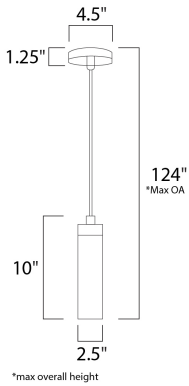

PRODUCT DESCRIPTION

Cilandro is a contemporary style collection from Maxim Lighting International in Satin Nickel finish with White glass.

MEASUREMENTS

DIMENSION : 4.5" L x 4.5" W x 10" H
 MAX OAH : 134" OAH
 CANOPY : 4.5" W x 1.25" H x 4.5" L
 HANGING WEIGHT : 2.11 lb

LAMPING

INPUT VOLTAGE : 120V
 BULB : 1 x 40W Incandescent E26 Medium T10 , 40W Total
 BULB INCLUDED : (Not Included)
 DIMMABLE : Yes

FINISHES OPTION

 Satin Nickel (SN)

GLASS

Matte White MW

MATERIAL

Glass