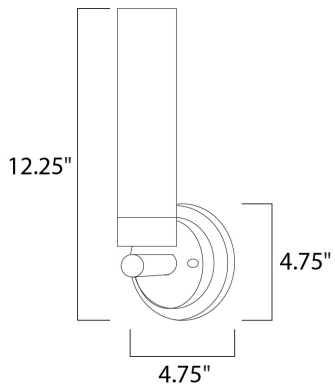

PRODUCT DESCRIPTION

Cilandro is a contemporary style collection from Maxim Lighting International in Satin Nickel finish with White glass.

MEASUREMENTS

DIMENSION : 4.75" W x 12.25" H x 4" Ext
 MAX OAH : 4.75" W x 4.75" H
 HANGING WEIGHT : 1.54 lb

LAMPING

INPUT VOLTAGE : 120V
 BULB : 1 x 40W Incandescent E26 Medium T10 , 40W Total
 BULB INCLUDED : (Not Included)
 DIMMABLE : Yes
 LIGHTING_DIRECTION : Up

FINISHES OPTION

 Satin Nickel (SN)

GLASS

Mat White MW