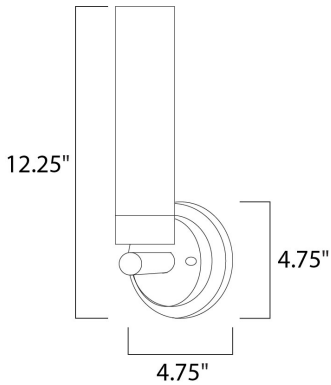

PRODUCT DESCRIPTION

Cilandro is a contemporary style collection from Maxim Lighting International in Satin Nickel finish with White glass.

MEASUREMENTS

- DIMENSION : 4.75" W x 12.25" H x 4" Ext
- MAX OAH : 4.75" W x 4.75" H
- HANGING WEIGHT : 1.54 lb

LAMPING

- INPUT VOLTAGE : 120V
- BULB : 1 x 40W Incandescent E26 Medium T10 , 40W Total
- BULB INCLUDED : (Not Included)
- DIMMABLE : Yes
- LIGHTING_DIRECTION : Up

FINISHES OPTION

-  Satin Nickel (SN)

GLASS