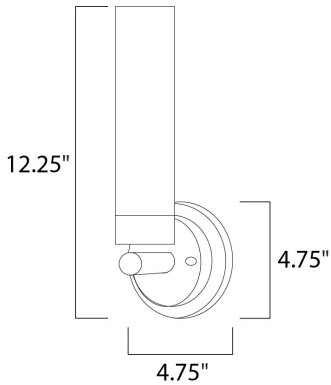

PRODUCT DESCRIPTION

Cilandro is a contemporary style collection from Maxim Lighting International in Satin Nickel finish with White glass.

MEASUREMENTS

DIMENSION : 4.75" W x 12.25" H x 4" Ext
 MAX OAH : 4.75" W x 4.75" H
 HANGING WEIGHT : 1.54 lb

LAMPING

INPUT VOLTAGE : 120V
 BULB : 1 x 40W Incandescent E26 Medium T10 , 40W Total
 BULB INCLUDED : (Not Included)
 DIMMABLE : Yes
 LIGHTING_DIRECTION : Up

FINISHES OPTION

 Satin Nickel (SN)

GLASS

Mat White MW