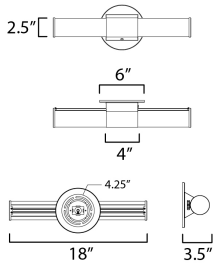

PRODUCT DESCRIPTION

A tube of light extends in both directions in this clean and contemporary LED wall sconce. Available in various lengths and finishes, the fixture can either be mounted directly from its frame on a single gang box or with the use of the five inch cover plate provided for standard junction boxes. Select from 5 different color temperatures using an easily accessible switch on the frame.

MEASUREMENTS

DIMENSION : 18" W x 3" H x 3.5" Ext
 BACK PLATE : 6" W x 6" H
 HANGING WEIGHT : 1.48 lb

LAMPING

INPUT VOLTAGE : 120V
 LUMENS : 1,750 Rated (1,400 Del.)
 BULB : 1 x 20W LED AC Integrated , 20W Total
 BULB INCLUDED : (Integrated)
 DIMMABLE : Triac or ELV
 CRI : 90 CRI
 COLOR_TEMP : 27-30-35-40-50K