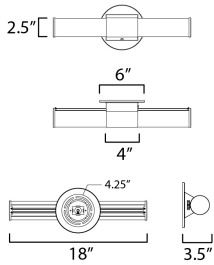

**PRODUCT DESCRIPTION**

A tube of light extends in both directions in this clean and contemporary LED wall sconce. Available in various lengths and finishes, the fixture can either be mounted directly from its frame on a single gang box or with the use of the five inch cover plate provided for standard junction boxes. Select from 5 different color temperatures using an easily accessible switch on the frame.

**MEASUREMENTS**

DIMENSION : 18" W x 3" H x 3.5" Ext  
 BACK PLATE : 6" W x 6" H  
 HANGING WEIGHT : 1.48 lb

**LAMPING**

INPUT VOLTAGE : 120V  
 LUMENS : 1,750 Rated (1,400 Del.)  
 BULB : 1 x 20W LED AC Integrated , 20W Total  
 BULB INCLUDED : (Integrated)  
 DIMMABLE : Triac or ELV  
 CRI : 90 CRI  
 COLOR\_TEMP : 27-30-35-40-50K