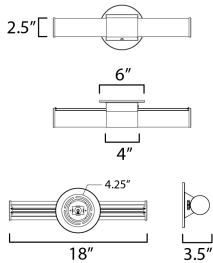

PRODUCT DESCRIPTION

A tube of light extends in both directions in this clean and contemporary LED wall sconce. Available in various lengths and finishes, the fixture can either be mounted directly from its frame on a single gang box or with the use of the five inch cover plate provided for standard junction boxes. Select from 5 different color temperatures using an easily accessible switch on the frame.

MEASUREMENTS

DIMENSION : 18" W x 3" H x 3.5" Ext
 BACK PLATE : 6" W x 6" H
 HANGING WEIGHT : 1.48 lb

LAMPING

INPUT VOLTAGE : 120V
 LUMENS : 1,750 Rated (1,400 Del.)
 BULB : 1 x 20W LED AC Integrated , 20W Total
 BULB INCLUDED : (Integrated)
 DIMMABLE : Triac or ELV
 CRI : 90 CRI
 COLOR_TEMP : 27-30-35-40-50K