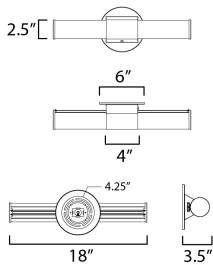

PRODUCT DESCRIPTION

A tube of light extends in both directions in this clean and contemporary LED wall sconce. Available in various lengths and finishes, the fixture can either be mounted directly from its frame on a single gang box or with the use of the five inch cover plate provided for standard junction boxes. Select from 5 different color temperatures using an easily accessible switch on the frame.

MEASUREMENTS

DIMENSION : 18" W x 3" H x 3.5" Ext
 BACK PLATE : 6" W x 6" H
 HANGING WEIGHT : 1.48 lb

LAMPING

INPUT VOLTAGE : 120V
 LUMENS : 1,750 Rated (1,400 Del.)
 BULB : 1 x 20W LED AC Integrated , 20W Total
 BULB INCLUDED : (Integrated)
 DIMMABLE : Triac or ELV
 CRI : 90 CRI
 COLOR_TEMP : 27-30-35-40-50K