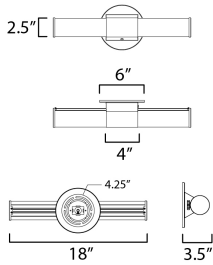

**PRODUCT DESCRIPTION**

A tube of light extends in both directions in this clean and contemporary LED wall sconce. Available in various lengths and finishes, the fixture can either be mounted directly from its frame on a single gang box or with the use of the five inch cover plate provided for standard junction boxes. Select from 5 different color temperatures using an easily accessible switch on the frame.

**MEASUREMENTS**

DIMENSION : 18" W x 3" H x 3.5" Ext  
 BACK PLATE : 6" W x 6" H  
 HANGING WEIGHT : 1.48 lb

**LAMPING**

INPUT VOLTAGE : 120V  
 LUMENS : 1,750 Rated (1,400 Del.)  
 BULB : 1 x 20W LED AC Integrated , 20W Total  
 BULB INCLUDED : (Integrated)  
 DIMMABLE : Triac or ELV  
 CRI : 90 CRI  
 COLOR\_TEMP : 27-30-35-40-50K