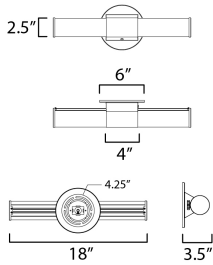

PRODUCT DESCRIPTION

A tube of light extends in both directions in this clean and contemporary LED wall sconce. Available in various lengths and finishes, the fixture can either be mounted directly from its frame on a single gang box or with the use of the five inch cover plate provided for standard junction boxes. Select from 5 different color temperatures using an easily accessible switch on the frame.

MEASUREMENTS

DIMENSION : 18" W x 3" H x 3.5" Ext
 BACK PLATE : 6" W x 6" H
 HANGING WEIGHT : 1.48 lb

LAMPING

INPUT VOLTAGE : 120V
 LUMENS : 1,750 Rated (1,400 Del.)
 BULB : 1 x 20W LED AC Integrated , 20W Total
 BULB INCLUDED : (Integrated)
 DIMMABLE : Triac or ELV
 CRI : 90 CRI
 COLOR_TEMP : 27-30-35-40-50K