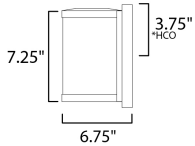

LAMPING

INPUT VOLTAGE : 120V
BULB : 1 x 15W LED PCB Integrated , 15W Total
BULB INCLUDED : (Integrated)
DIMMABLE : Y
CRI : 80+ CRI
COLOR_TEMP : 3000K
LIGHTING_DIRECTION : Down