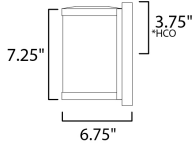

LAMPING

INPUT VOLTAGE : 120V
BULB : 1 x 15W LED PCB Integrated , 15W Total
BULB INCLUDED : (Integrated)
DIMMABLE : Y
CRI : 80+ CRI
COLOR_TEMP : 3000K
LIGHTING_DIRECTION : Down