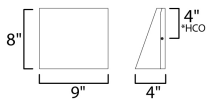

LAMPING

INPUT VOLTAGE : 120-277V
LUMENS : 2,000 Rated (1,500 Del.)
BULB : 1 x 20W LED DC Integrated , 20W Total
BULB INCLUDED : (Integrated)
DIMMABLE : Triac or ELV at 120V
CRI : 90 CRI
COLOR_TEMP : 3000K
LIGHTING_DIRECTION : Down

FINISHES OPTION

- Architectural Bronze (ABZ)
- Black (BK)
- Silver (SV)

MATERIAL

Aluminum