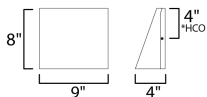

LAMPING

INPUT VOLTAGE : 120-277V
LUMENS : 2,000 Rated (1,500 Del.)
BULB : 1 x 20W LED DC Integrated , 20W Total
BULB INCLUDED : (Integrated)
DIMMABLE : Triac or ELV at 120V
CRI : 90 CRI
COLOR_TEMP : 3000K
LIGHTING_DIRECTION : Down

FINISHES OPTION

- Architectural Bronze (ABZ)
- Black (BK)
- Silver (SV)

MATERIAL

Aluminum