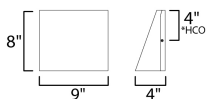

LAMPING

INPUT VOLTAGE : 120-277V
LUMENS : 2,000 Rated (1,500 Del.)
BULB : 1 x 20W LED DC Integrated , 20W Total
BULB INCLUDED : (Integrated)
DIMMABLE : Triac or ELV at 120V
CRI : 90 CRI
COLOR_TEMP : 3000K
LIGHTING_DIRECTION : Down

FINISHES OPTION

- Architectural Bronze (ABZ)
- Black (BK)
- Silver (SV)

MATERIAL

Aluminum