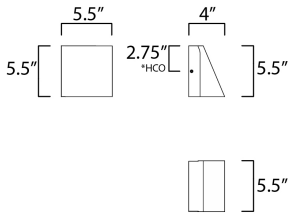

LAMPING

INPUT VOLTAGE : 120-277V
LUMENS : 1,050 Rated (750 Del.)
BULB : 1 x 15W LED DC Integrated , 15W Total
BULB INCLUDED : (Integrated)
DIMMABLE : Triac or ELV at 120V
CRI : 90 CRI
COLOR_TEMP : 3000K
LIGHTING_DIRECTION : Down