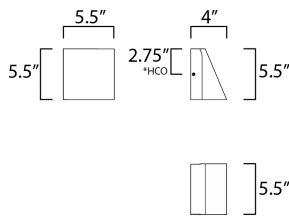

LAMPING

INPUT VOLTAGE : 120-277V
LUMENS : 1,050 Rated (750 Del.)
BULB : 1 x 15W LED DC Integrated , 15W Total
BULB INCLUDED : (Integrated)
DIMMABLE : Triac or ELV at 120V
CRI : 90 CRI
COLOR_TEMP : 3000K
LIGHTING_DIRECTION : Down