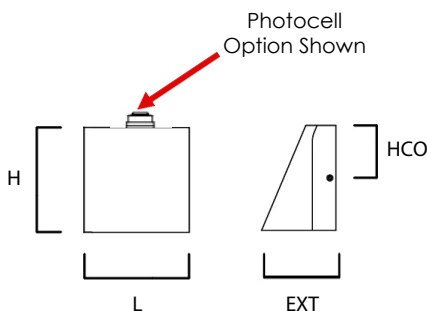

INSTALL UP/DOWN: UP
 OPERATING TEMPERATURE:
 -20°C (-4°F), 40°C (104°F)

PHOTOMETRIC: Report Found Online

MEASUREMENTS

DIMENSION : 5.5" W x 5.5" H x 4" Ext
 BACK PLATE : 5.5" W x 5.5" H x 2.75" HCO
 HANGING WEIGHT : 2.03 lb