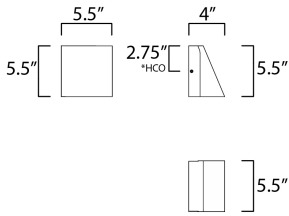

LAMPING

INPUT VOLTAGE : 120-277V
LUMENS : 1,500 Rated (540 Del.)
BULB : 1 x 15W LED DC Integrated , 15W Total
BULB INCLUDED : (Integrated)
DIMMABLE : Triac
CRI : 90 CRI
COLOR_TEMP : 3000K
LIGHTING_DIRECTION : Down