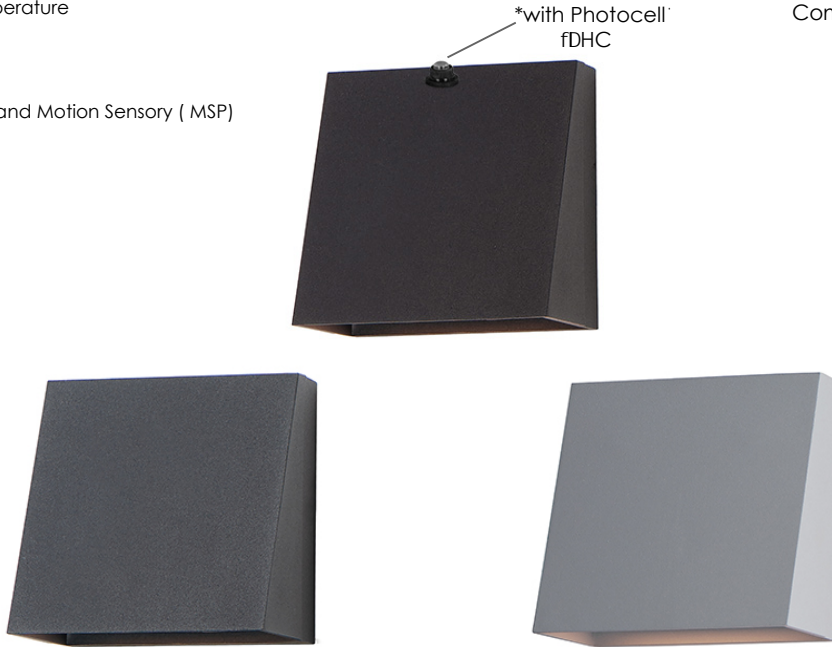

PATHFINDER I LED Outdoor Wall Mount

52120

- Aluminum & Glass
- 3000K Color Temperature
- CRI 90
- Wet Location
- 120-277V input
- Photocell (PHC) and Motion Sensory (MSP) option available
- Dark Sky

Job Name : _____
 Job Type : _____
 Quantity : _____
 Comments : _____

PRODUCT DESCRIPTION

With solid Die-Cast Aluminum construction and powered by a range voltage input driver, Pathfinder is a high performance down light for commercial and residential installations. Choose from triangular or spherical profiles as they discreetly extend from the wall. Available with a photocell option, these archetypal forms purposely blend into the architectural landscape creating safer spaces that shine light on locations of interest. Available in Black, Architectural Bronze, or Metallic Silver

FINISHES OPTION

-  Architectural Bronze
-  Black
-  Silver

*Photocell option available in Architectural Bronze only

MATERIAL

Aluminum, Glass

RATINGS

cETLus
 Wet Location
 JA8 Listed ADA
 DARKSKY

ADDITIONAL