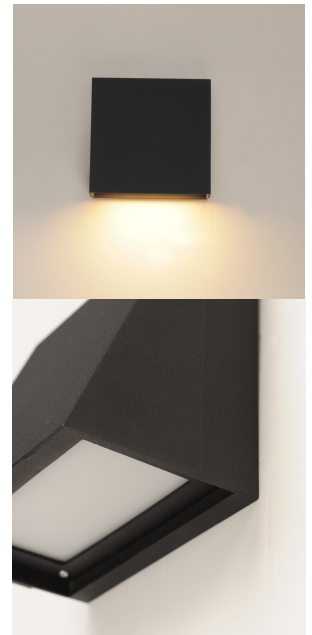

PATHFINDER I LED Outdoor Wall Mount

52120

- Aluminum & Glass
- 3000K Color Temperature
- CRI 90
- Wet Location
- 120-277V input
- Photocell (PHC) and Motion Sensory (MSP) option available
- Dark Sky

Job Name : _____
 Job Type : _____
 Quantity : _____
 Comments : _____

PRODUCT DESCRIPTION

With solid Die-Cast Aluminum construction and powered by a range voltage input driver, Pathfinder is a high performance down light for commercial and residential installations. Choose from triangular or spherical profiles as they discreetly extend from the wall. Available with a photocell option, these archetypal forms purposely blend into the architectural landscape creating safer spaces that shine light on locations of interest. Available in Black, Architectural Bronze, or Metallic Silver

FINISHES OPTION

-  Architectural Bronze
-  Black
-  Silver

*Photocell option available in Architectural Bronze only

MATERIAL

Aluminum, Glass

RATINGS

cETLus
 Wet Location
 JA8 Listed ADA
 DARKSKY

ADDITIONAL