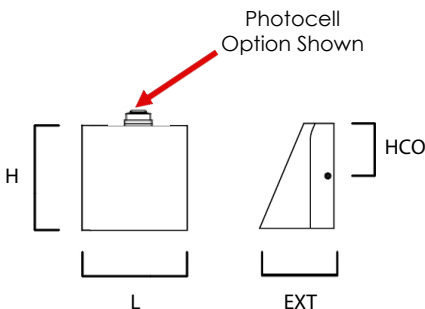

INSTALL UP/DOWN: UP
 OPERATING TEMPERATURE:
 -20°C (-4°F), 40°C (104°F)

PHOTOMETRIC: Report Found Online

MEASUREMENTS

DIMENSION : 5.5" W x 5.5" H x 4" Ext
 BACK PLATE : 5.5" W x 5.5" H x 2.75" HCO
 HANGING WEIGHT : 2.03 lb