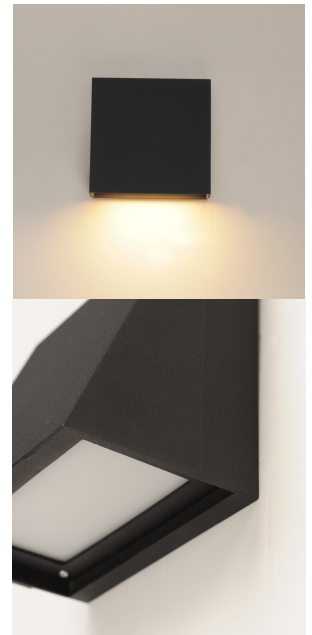

# PATHFINDER I LED Outdoor Wall Mount

52120

- Aluminum & Glass
- 3000K Color Temperature
- CRI 90
- Wet Location
- 120-277V input
- Photocell ( PHC) and Motion Sensory ( MSP) option available
- Dark Sky

## PRODUCT DESCRIPTION

With solid Die-Cast Aluminum construction and powered by a range voltage input driver, Pathfinder is a high performance down light for commercial and residential installations. Choose from triangular or spherical profiles as they discreetly extend from the wall. Available with a photocell option, these archetypal forms purposely blend into the architectural landscape creating safer spaces that shine light on locations of interest. Available in Black, Architectural Bronze, or Metallic Silver

## FINISHES OPTION

-  Architectural Bronze
-  Black
-  Silver

\*Photocell option available in Architectural Bronze only

## MATERIAL

Aluminum, Glass