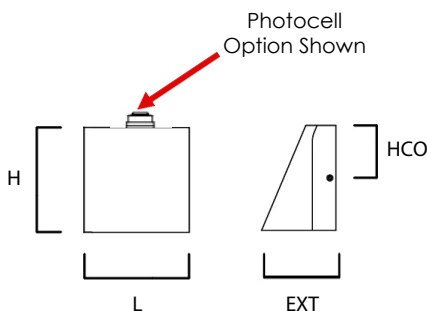

## MEASUREMENTS

DIMENSION : 5.5" W x 5.5" H x 4" Ext  
 BACK PLATE : 5.5" W x 5.5" H x 2.75" HCO  
 HANGING WEIGHT : 2.03 lb