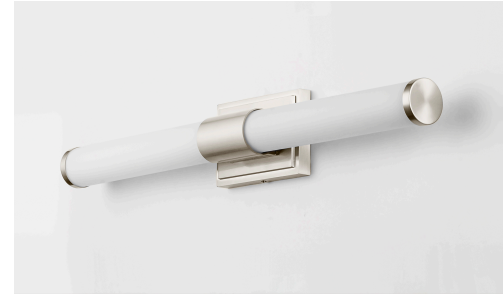

OPTIC I Bath Vanity

52111 / 52112 / 52114 / 52115 / 52116 / 52117

- Available in Polished Chrome or Satin Nickel
- Opal white glass
- 3000K Color Temperature
- CRI 90+
- 120-277V Input Driver
- Dimmable at 120V with ELV dimmer

Job Name : _____
 Job Type : _____
 Quantity : _____
 Comments : _____

Polish Chrome

Polish Chrome

Satin Nickel

PRODUCT DESCRIPTION

Cylinders of White cased glass are mounted onto a cast aluminum frame of Satin Nickel or Polished Chrome. LED modules evenly illuminate and provide soft yet ample illumination. Multi volt input is standard which allows for installation into commercial applications.

FINISHES OPTIONS:

-  Polished Chrome (PC)
-  Satin Nickel (SN)

GLASS

White WT

MATERIAL:

Aluminum, Acrylic

AVAILABLE SIZES:

10" | 14" | 18" | 24" | 30" | 36"