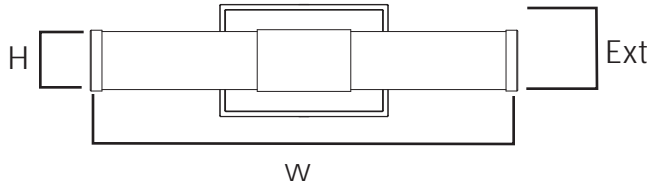

Job Name : _____
 Job Type : _____
 Quantity : _____
 Comments : _____

Polish Chrome

Polish Chrome

Satin Nickel

PRODUCT DESCRIPTION

Cylinders of White cased glass are mounted onto a cast aluminum frame of Satin Nickel or Polished Chrome. LED modules evenly illuminate and provide soft yet ample illumination. Multi volt input is standard which allows for installation into commercial applications.

FINISHES OPTIONS:

-  Polished Chrome (PC)
-  Satin Nickel (SN)

GLASS

White WT

MATERIAL:

Aluminum, Acrylic

AVAILABLE SIZES:

10" | 14" | 18" | 24" | 30" | 36"