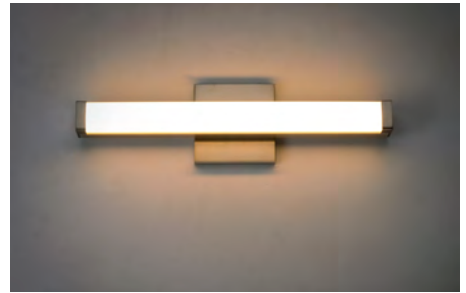

SPEC I Bath Vanity

52000 / 52002 / 52004 / 52006 / 52008 / 52032 / 52034

- Squared acrylic lens
- 3000K Color Temperature
- CRI 90+
- Dimmable with ELV dimmers at 120V
- Damp Location
- 120-277V input
- Energy Star
- Title 24

Job Name : _____
Job Type : _____
Quantity : _____
Comments : _____

PRODUCT DESCRIPTION

This minimalistic contemporary approach to LED vanity lighting will be the standard for both residential and commercial applications. The light engine features a high quality dimmable driver with multi volt input and high color rendering LEDs for the ultimate vanity lighting.

- Always consult a qualified electrician before installing any lighting product
- Installation Requirements:
  Ceiling fan attaches to electrical junction box securely anchored and capable of withstanding at least 35 lbs

FINISHES OPTIONS:

- Black (BK)
- Bronze (BZ)
- Gold (GLD)
- Polish Chrome (PC)
- Satin Nickel (SN)

MATERIAL:

Aluminum, Acrylic

AVAILABLE SIZES:

18" | 24" | 30" | 36" | 48"

RATINGS:

cETLus
Damp Location
Energy Star
Title 24
JA8 Listed
ADA

ADDITIONAL:

INSTALL UP/DOWN: All
RATED LIFE 50000 Hours OPERATING
TEMPERATURE:
-20°C (-4°F), 40°C (104°F)

PHOTOMETRIC: Report Found Online