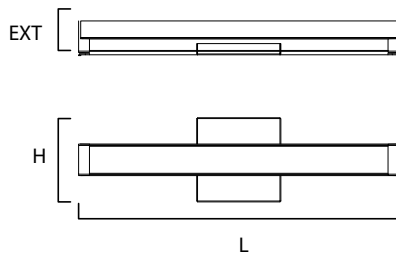

## AVAILABLE SIZES:

18" | 24" | 30" | 36" | 48"

## ADDITIONAL:

INSTALL UP/DOWN: All  
 RATED LIFE 50000 Hours OPERATING  
 TEMPERATURE:  
 -20°C (-4°F), 40°C (104°F)

PHOTOMETRIC: Report Found Online

MODEL	DIMENSION	BULB TYPE	CRI	LUMENS INIT DEL	COL TEMP.	DIMMABLE	INPUT
52000	18"W x 1.75"H x 2.25"Ext.	12W LED (Integrated)	90	1140 880	3000K	ELV at 120V	120V-277
52002	24"W x 1.75"H x 2.25"Ext.	16W LED (Integrated)	90	1520 1250	3000K	ELV at 120V	120V-277
52004	30"W x 1.75"H x 2.25"Ext.	20W LED (Integrated)	90	1900 1550	3000K	ELV at 120V	120V-277
52006	36"W x 1.75"H x 2.25"Ext.	24W LED (Integrated)	90	2280 1850	3000K	ELV at 120V	120V-277
52008	48"W x 1.75"H x 2.25"Ext.	32W LED (Integrated)	90	2480 2240	3000K	ELV at 120V	120V-277
52032	24"W x 1.75"H x 2.75"Ext.	16W LED (Integrated)	90	1440 1250	27/35/40K	ELV at 120V	120V-277
52034	30"W x 1.75"H x 2.75"Ext.	20W LED (Integrated)	90	1800 1550	27/35/40K	ELV at 120V	120V-277