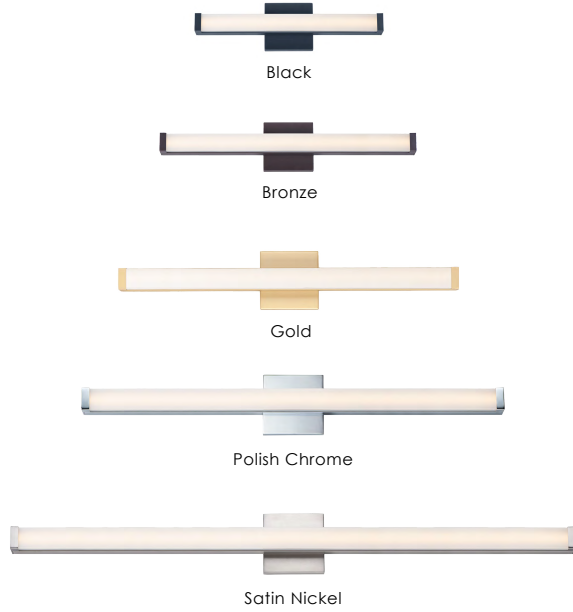

# SPEC I Bath Vanity

52000 / 52002 / 52004 / 52006 / 52008 / 52032 / 52034

- Squared acrylic lens
- 3000K Color Temperature
- CRI 90+
- Dimmable with ELV dimmers at 120V
- Damp Location
- 120-277V input
- Energy Star
- Title 24

## PRODUCT DESCRIPTION

This minimalistic contemporary approach to LED vanity lighting will be the standard for both residential and commercial applications. The light engine features a high quality dimmable driver with multi volt input and high color rendering LEDs for the ultimate vanity lighting.

## FINISHES OPTIONS:

- Black (BK)
- Bronze (BZ)
- Gold (GLD)
- Polish Chrome (PC)
- Satin Nickel (SN)

## MATERIAL:

Aluminum, Acrylic