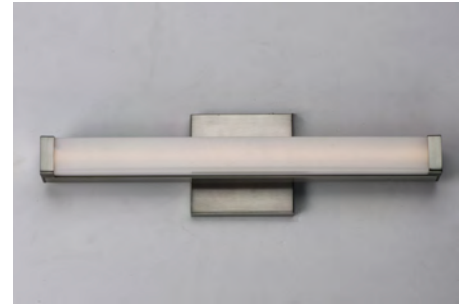

SPEC I Bath Vanity

52000 / 52002 / 52004 / 52006 / 52008 / 52032 / 52034

- Squared acrylic lens
- 3000K Color Temperature
- CRI 90+
- Dimmable with ELV dimmers at 120V
- Damp Location
- 120-277V input
- Energy Star
- Title 24

Job Name : _____
 Job Type : _____
 Quantity : _____
 Comments : _____

PRODUCT DESCRIPTION

This minimalistic contemporary approach to LED vanity lighting will be the standard for both residential and commercial applications. The light engine features a high quality dimmable driver with multi volt input and high color rendering LEDs for the ultimate vanity lighting.

- Always consult a qualified electrician before installing any lighting product

MODEL	DIMENSION	BULB TYPE	CRI	LUMENS INIT DEL	COL TEMP.	DIMMABLE	INPUT
52000	18"W x 1.75"H x 2.25"Ext.	12W LED (Integrated)	90	1140 880	3000K	ELV at 120V	120V-277
52002	24"W x 1.75"H x 2.25"Ext.	16W LED (Integrated)	90	1520 1250	3000K	ELV at 120V	120V-277
52004	30"W x 1.75"H x 2.25"Ext.	20W LED (Integrated)	90	1900 1550	3000K	ELV at 120V	120V-277
52006	36"W x 1.75"H x 2.25"Ext.	24W LED (Integrated)	90	2280 1850	3000K	ELV at 120V	120V-277
52008	48"W x 1.75"H x 2.25"Ext.	32W LED (Integrated)	90	2480 2240	3000K	ELV at 120V	120V-277
52032	24"W x 1.75"H x 2.75"Ext.	16W LED (Integrated)	90	1440 1250	27/35/40K	ELV at 120V	120V-277
52034	30"W x 1.75"H x 2.75"Ext.	20W LED (Integrated)	90	1800 1550	27/35/40K	ELV at 120V	120V-277

FINISHES OPTIONS:

- Black (BK)
- Bronze (BZ)
- Gold (GLD)
- Polish Chrome (PC)
- Satin Nickel (SN)

MATERIAL:

Aluminum, Acrylic

AVAILABLE SIZES:

18" | 24" | 30" | 36" | 48"

RATINGS:

cETLus
 Damp Location
 Energy Star
 Title 24
 JA8 Listed
 ADA