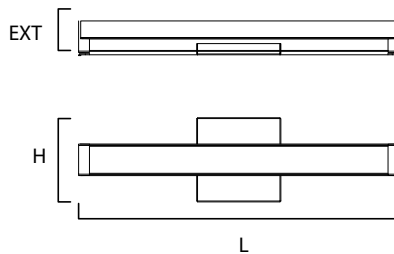

- Always consult a qualified electrician before installing any lighting product

MODEL	DIMENSION	BULB TYPE	CRI	LUMENS INIT DEL	COL TEMP.	DIMMABLE	INPUT
52000	18"W x 1.75"H x 2.25"Ext.	12W LED (Integrated)	90	1140 880	3000K	ELV at 120V	120V-277
52002	24"W x 1.75"H x 2.25"Ext.	16W LED (Integrated)	90	1520 1250	3000K	ELV at 120V	120V-277
52004	30"W x 1.75"H x 2.25"Ext.	20W LED (Integrated)	90	1900 1550	3000K	ELV at 120V	120V-277
52006	36"W x 1.75"H x 2.25"Ext.	24W LED (Integrated)	90	2280 1850	3000K	ELV at 120V	120V-277
52008	48"W x 1.75"H x 2.25"Ext.	32W LED (Integrated)	90	2480 2240	3000K	ELV at 120V	120V-277
52032	24"W x 1.75"H x 2.75"Ext.	16W LED (Integrated)	90	1440 1250	27/35/40K	ELV at 120V	120V-277
52034	30"W x 1.75"H x 2.75"Ext.	20W LED (Integrated)	90	1800 1550	27/35/40K	ELV at 120V	120V-277