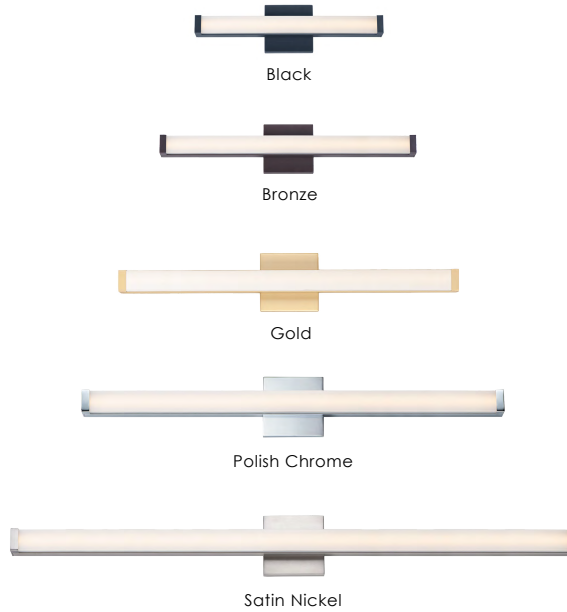

SPEC I Bath Vanity

52000 / 52002 / 52004 / 52006 / 52008 / 52032 / 52034

- Squared acrylic lens
- 3000K Color Temperature
- CRI 90+
- Dimmable with ELV dimmers at 120V
- Damp Location
- 120-277V input
- Energy Star
- Title 24

Job Name : _____
 Job Type : _____
 Quantity : _____
 Comments : _____

PRODUCT DESCRIPTION

This minimalistic contemporary approach to LED vanity lighting will be the standard for both residential and commercial applications. The light engine features a high quality dimmable driver with multi volt input and high color rendering LEDs for the ultimate vanity lighting.

- Always consult a qualified electrician before installing any lighting product

MODEL	DIMENSION	BULB TYPE	CRI	LUMENS INIT DEL	COL TEMP.	DIMMABLE	INPUT
52000	18"W x 1.75"H x 2.25"Ext.	12W LED (Integrated)	90	1140 880	3000K	ELV at 120V	120V-277
52002	24"W x 1.75"H x 2.25"Ext.	16W LED (Integrated)	90	1520 1250	3000K	ELV at 120V	120V-277
52004	30"W x 1.75"H x 2.25"Ext.	20W LED (Integrated)	90	1900 1550	3000K	ELV at 120V	120V-277
52006	36"W x 1.75"H x 2.25"Ext.	24W LED (Integrated)	90	2280 1850	3000K	ELV at 120V	120V-277
52008	48"W x 1.75"H x 2.25"Ext.	32W LED (Integrated)	90	2480 2240	3000K	ELV at 120V	120V-277
52032	24"W x 1.75"H x 2.75"Ext.	16W LED (Integrated)	90	1440 1250	27/35/40K	ELV at 120V	120V-277
52034	30"W x 1.75"H x 2.75"Ext.	20W LED (Integrated)	90	1800 1550	27/35/40K	ELV at 120V	120V-277

FINISHES OPTIONS:

- Black (BK)
- Bronze (BZ)
- Gold (GLD)
- Polish Chrome (PC)
- Satin Nickel (SN)

MATERIAL:

Aluminum, Acrylic

AVAILABLE SIZES:

18" | 24" | 30" | 36" | 48"

RATINGS:

cETLus
 Damp Location
 Energy Star
 Title 24
 JA8 Listed
 ADA