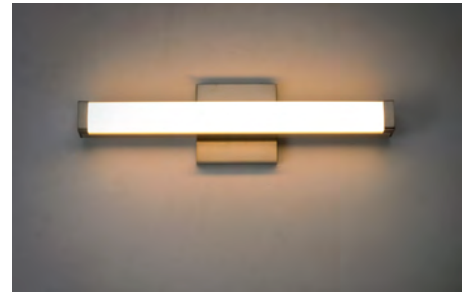

SPEC I Bath Vanity

52000 / 52002 / 52004 / 52006 / 52008 / 52032 / 52034

- Squared acrylic lens
- 3000K Color Temperature
- CRI 90+
- Dimmable with ELV dimmers at 120V
- Damp Location
- 120-277V input
- Energy Star
- Title 24

Job Name : _____
 Job Type : _____
 Quantity : _____
 Comments : _____

PRODUCT DESCRIPTION

This minimalistic contemporary approach to LED vanity lighting will be the standard for both residential and commercial applications. The light engine features a high quality dimmable driver with multi volt input and high color rendering LEDs for the ultimate vanity lighting.

- Always consult a qualified electrician before installing any lighting product

MODEL	DIMENSION	BULB TYPE	CRI	LUMENS INIT DEL	COL TEMP.	DIMMABLE	INPUT
52000	18"W x 1.75"H x 2.25"Ext.	12W LED (Integrated)	90	1140 880	3000K	ELV at 120V	120V-277
52002	24"W x 1.75"H x 2.25"Ext.	16W LED (Integrated)	90	1520 1250	3000K	ELV at 120V	120V-277
52004	30"W x 1.75"H x 2.25"Ext.	20W LED (Integrated)	90	1900 1550	3000K	ELV at 120V	120V-277
52006	36"W x 1.75"H x 2.25"Ext.	24W LED (Integrated)	90	2280 1850	3000K	ELV at 120V	120V-277
52008	48"W x 1.75"H x 2.25"Ext.	32W LED (Integrated)	90	2480 2240	3000K	ELV at 120V	120V-277
52032	24"W x 1.75"H x 2.75"Ext.	16W LED (Integrated)	90	1440 1250	27/35/40K	ELV at 120V	120V-277
52034	30"W x 1.75"H x 2.75"Ext.	20W LED (Integrated)	90	1800 1550	27/35/40K	ELV at 120V	120V-277