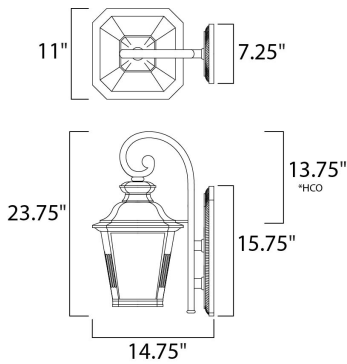

PRODUCT DESCRIPTION

MEASUREMENTS

DIMENSION : 11" W x 23.75" H x 14.75" Ext
BACK PLATE : 7.25" W x 15.75" H x 13.75" HCO
HANGING WEIGHT : 9.6 lb

LAMPING

INPUT VOLTAGE : 120V
LUMENS : 1,050 Rated
BULB : 1 x 12W LED AC Integrated , 12W Total
BULB INCLUDED : (Integrated)
DIMMABLE : Triac CL
CRI : 80+ CRI
COLOR_TEMP : 3000K

FINISHES OPTION

Bronze (BZ)

GLASS

Frosted Seedy FS

MATERIAL

Aluminum, Glass

RATINGS

cETLus
Wet Location

ADDITIONAL

OPERATING TEMPERATURE:
-20°C (-4°F), 40°C (104°F)

PHOTOMETRIC: Report Found Online

Always consult a qualified electrician before installing any lighting product.