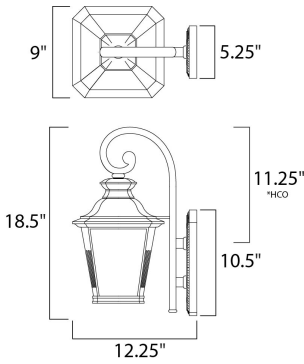

PRODUCT DESCRIPTION

MEASUREMENTS

DIMENSION : 9" W x 18.5" H x 12.25" Ext
BACK PLATE : 5.25" W x 10.5" H x 11.25" HCO
HANGING WEIGHT : 4.9 lb

LAMPING

INPUT VOLTAGE : 120V
LUMENS : 700 Rated
BULB : 1 x 8W LED AC Integrated , 8W Total
BULB INCLUDED : (Integrated)
DIMMABLE : Triac CL
CRI : 80+ CRI
COLOR_TEMP : 3000K

FINISHES OPTION

Bronze (BZ)

GLASS

Frosted Seedy FS

MATERIAL

Aluminum, Glass

RATINGS

cETLus
Wet Location

ADDITIONAL

OPERATING TEMPERATURE:
-20°C (-4°F), 40°C (104°F)

Always consult a qualified electrician before installing any lighting product.