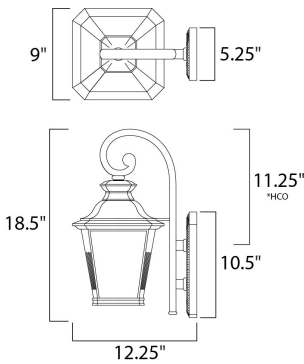

PRODUCT DESCRIPTION

MEASUREMENTS

DIMENSION : 9" W x 18.5" H x 12.25" Ext
BACK PLATE : 5.25" W x 10.5" H x 11.25" HCO
HANGING WEIGHT : 4.9 lb

LAMPING

INPUT VOLTAGE : 120V
LUMENS : 700 Rated
BULB : 1 x 8W LED AC Integrated , 8W Total
BULB INCLUDED : (Integrated)
DIMMABLE : Triac CL
CRI : 80+ CRI
COLOR_TEMP : 3000K

FINISHES OPTION

Bronze (BZ)

GLASS

Frosted Seedy FS

MATERIAL

Aluminum, Glass

RATINGS

cETLus
Wet Location

ADDITIONAL

OPERATING TEMPERATURE:
-20°C (-4°F), 40°C (104°F)

Always consult a qualified electrician before installing any lighting product.