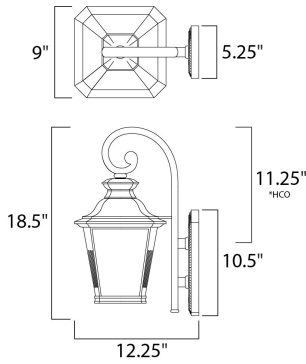

PRODUCT DESCRIPTION

MEASUREMENTS

DIMENSION : 9" W x 18.5" H x 12.25" Ext
BACK PLATE : 5.25" W x 10.5" H x 11.25" HCO
HANGING WEIGHT : 4.9 lb

LAMPING

INPUT VOLTAGE : 120V
LUMENS : 700 Rated
BULB : 1 x 8W LED AC Integrated , 8W Total
BULB INCLUDED : (Integrated)
DIMMABLE : Triac CL
CRI : 80+ CRI
COLOR_TEMP : 3000K

FINISHES OPTION

Bronze (BZ)

GLASS

Frosted Seedy FS

MATERIAL

Aluminum, Glass

RATINGS

cETLus
Wet Location

ADDITIONAL

OPERATING TEMPERATURE:
-20°C (-4°F), 40°C (104°F)

Always consult a qualified electrician before installing any lighting product.