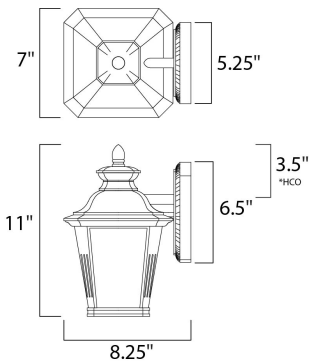

PRODUCT DESCRIPTION

MEASUREMENTS

DIMENSION : 7" W x 11" H x 8.25" Ext
BACK PLATE : 5.25" W x 6.5" H x 3.5" HCO
HANGING WEIGHT : 3.3 lb

LAMPING

INPUT VOLTAGE : 120V
LUMENS : 560 Rated
BULB : 1 x 8W LED AC Integrated , 8W Total
BULB INCLUDED : (Integrated)
DIMMABLE : Triac CL
CRI : 80+ CRI
COLOR_TEMP : 3000K

FINISHES OPTION

Bronze (BZ)

GLASS

Frosted Seedy FS

MATERIAL

Aluminum, Glass

RATINGS

cETLus
Wet Location

ADDITIONAL

RATED LIFE 50000 Hours
OPERATING TEMPERATURE:
-20°C (-4°F), 40°C (104°F)

PHOTOMETRIC: Report Found Online

Always consult a qualified electrician before installing any lighting product.