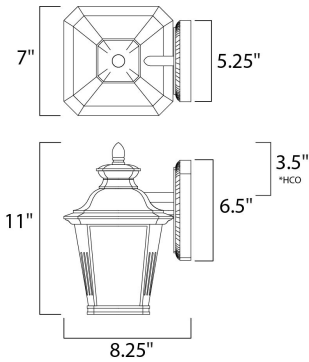

PRODUCT DESCRIPTION

MEASUREMENTS

DIMENSION : 7" W x 11" H x 8.25" Ext
BACK PLATE : 5.25" W x 6.5" H x 3.5" HCO
HANGING WEIGHT : 3.3 lb

LAMPING

INPUT VOLTAGE : 120V
LUMENS : 560 Rated
BULB : 1 x 8W LED AC Integrated , 8W Total
BULB INCLUDED : (Integrated)
DIMMABLE : Triac CL
CRI : 80+ CRI
COLOR_TEMP : 3000K

FINISHES OPTION

Bronze (BZ)

GLASS

Frosted Seedy FS

MATERIAL

Aluminum, Glass

RATINGS

cETLus
Wet Location

ADDITIONAL

RATED LIFE 50000 Hours
OPERATING TEMPERATURE:
-20°C (-4°F), 40°C (104°F)

PHOTOMETRIC: Report Found Online

Always consult a qualified electrician before installing any lighting product.