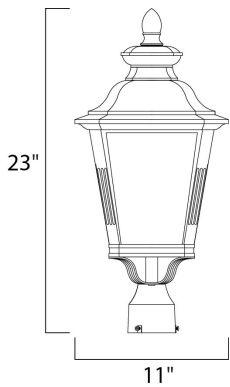

PRODUCT DESCRIPTION

MEASUREMENTS

DIMENSION : 11" L x 11" W x 23" H
 HANGING WEIGHT : 6.5 lb

LAMPING

INPUT VOLTAGE : 120V
 LUMENS : 1,050 Rated
 BULB : 1 x 12W LED AC Integrated , 12W Total
 BULB INCLUDED : (Integrated)
 DIMMABLE : Triac CL
 CRI : 80+ CRI
 COLOR_TEMP : 3000K