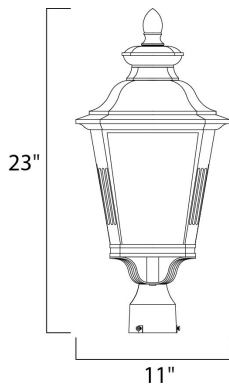

PRODUCT DESCRIPTION

MEASUREMENTS

DIMENSION : 11" L x 11" W x 23" H
 HANGING WEIGHT : 6.5 lb

LAMPING

INPUT VOLTAGE : 120V
 LUMENS : 1,050 Rated
 BULB : 1 x 12W LED AC Integrated , 12W Total
 BULB INCLUDED : (Integrated)
 DIMMABLE : Triac CL
 CRI : 80+ CRI
 COLOR_TEMP : 3000K