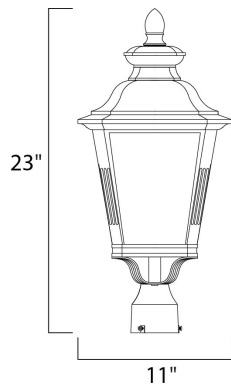

PRODUCT DESCRIPTION

MEASUREMENTS

DIMENSION : 11" L x 11" W x 23" H
 HANGING WEIGHT : 6.5 lb

LAMPING

INPUT VOLTAGE : 120V
 LUMENS : 1,050 Rated
 BULB : 1 x 12W LED AC Integrated , 12W Total
 BULB INCLUDED : (Integrated)
 DIMMABLE : Triac CL
 CRI : 80+ CRI
 COLOR_TEMP : 3000K