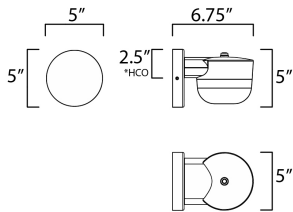

PRODUCT DESCRIPTION

This economical LED option is constructed of Black high impact polycarbonate, making it perfect for multi-family projects. Choose the photocell option to increase the environmental aspect of this fixture.