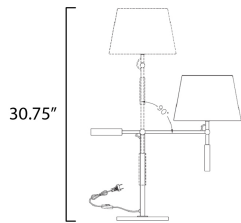

**MEASUREMENTS**

DIMENSION : 22.75" L x 11" W x 30.75" H  
 HANGING WEIGHT : 10.71 lb

**LAMPING**

INPUT VOLTAGE : 120V  
 LUMENS : 810 Rated (750 Del.)  
 BULB : 1 x 9W LED E26 Medium , 9W Total  
 BULB INCLUDED : (Included)  
 DIMMABLE : ELV  
 CRI : 90 CRI  
 COLOR\_TEMP : 3000K  
 LIGHTING\_DIRECTION : Omni

**FINISHES OPTION**

 Polished Chrome (PC)

**MATERIAL**

Steel, Fabric

**RATINGS**

CETLusDry Location

**ADDITIONAL**

INSTALL UP/DOWN: Down  
 OPERATING TEMPERATURE:  
 -20°C (-4°F), 40°C (104°F)