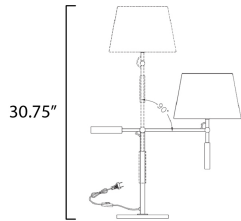

**MEASUREMENTS**

DIMENSION : 22.75" L x 11" W x 30.75" H  
 HANGING WEIGHT : 10.71 lb

**LAMPING**

INPUT VOLTAGE : 120V  
 LUMENS : 810 Rated (750 Del.)  
 BULB : 1 x 9W LED E26 Medium , 9W Total  
 BULB INCLUDED : (Included)  
 DIMMABLE : ELV  
 CRI : 90 CRI  
 COLOR\_TEMP : 3000K  
 LIGHTING\_DIRECTION : Omni