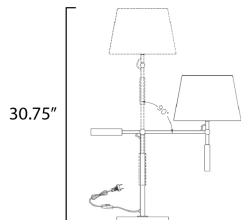

MEASUREMENTS

DIMENSION : 22.75" L x 11" W x 30.75" H
 HANGING WEIGHT : 10.71 lb

LAMPING

INPUT VOLTAGE : 120V
 LUMENS : 810 Rated (750 Del.)
 BULB : 1 x 9W LED E26 Medium , 9W Total
 BULB INCLUDED : (Included)
 DIMMABLE : ELV
 CRI : 90 CRI
 COLOR_TEMP : 3000K
 LIGHTING_DIRECTION : Omni

FINISHES OPTION

 Polished Chrome (PC)

MATERIAL

Steel, Fabric

RATINGS

CETLusDry Location

ADDITIONAL

INSTALL UP/DOWN: Down
 OPERATING TEMPERATURE:
 -20°C (-4°F), 40°C (104°F)