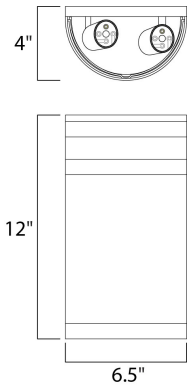

**MEASUREMENTS**

DIMENSION : 6.5" W x 12" H x 4" Ext  
 BACK PLATE : 6.5" W x 12" H x 6" HCO  
 HANGING WEIGHT : 4.63 lb

**LAMPING**

INPUT VOLTAGE : 120V  
 BULB : 2 x 60W Incandescent E26 Medium , 120W Total  
 BULB INCLUDED : (Not Included)  
 DIMMABLE : Yes