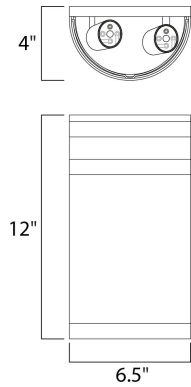

**MEASUREMENTS**

DIMENSION : 6.5" W x 12" H x 4" Ext  
 BACK PLATE : 6.5" W x 12" H x 6" HCO  
 HANGING WEIGHT : 4.63 lb

**LAMPING**

INPUT VOLTAGE : 120V  
 BULB : 2 x 60W Incandescent E26 Medium , 120W Total  
 BULB INCLUDED : (Not Included)  
 DIMMABLE : Yes