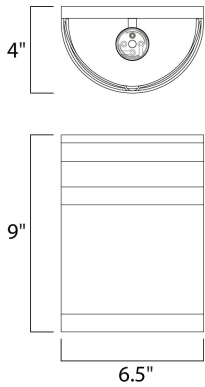

**MEASUREMENTS**

DIMENSION : 6.5" W x 9" H x 4" Ext  
 BACK PLATE : 6.5" W x 9" H x 3.5" HCO  
 HANGING WEIGHT : 3 lb

**LAMPING**

INPUT VOLTAGE : 120V  
 BULB : 1 x 60W Incandescent E26 Medium , 60W Total  
 BULB INCLUDED : (Not Included)  
 DIMMABLE : Yes