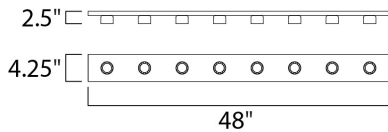

MEASUREMENTS

DIMENSION : 48" W x 4.25" H x 2.5" Ext
 BACK PLATE : 4" W x 47" H x 2.14" HCO
 HANGING WEIGHT : 3.53 lb

LAMPING

INPUT VOLTAGE : 120V
 BULB : 8 x 60W Incandescent E26 Medium , 480W Total
 BULB INCLUDED : (Not Included)
 DIMMABLE : Yes
 LIGHTING_DIRECTION : Omni