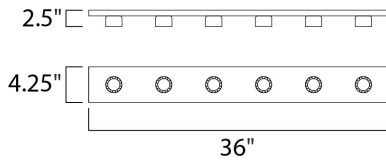

MEASUREMENTS

DIMENSION : 36" W x 4.25" H x 2.5" Ext
 BACK PLATE : 4" W x 35.25" H x 2.14" HCO
 HANGING WEIGHT : 2.8 lb

LAMPING

INPUT VOLTAGE : 120V
 BULB : 6 x 60W Incandescent E26 Medium , 360W Total
 BULB INCLUDED : (Not Included)
 DIMMABLE : Yes
 LIGHTING_DIRECTION : Omni