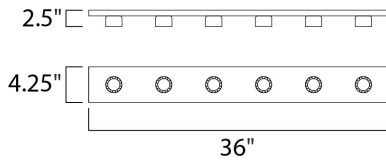

**MEASUREMENTS**

DIMENSION : 36" W x 4.25" H x 2.5" Ext  
 BACK PLATE : 4" W x 35.25" H x 2.14" HCO  
 HANGING WEIGHT : 2.8 lb

**LAMPING**

INPUT VOLTAGE : 120V  
 BULB : 6 x 60W Incandescent E26 Medium , 360W Total  
 BULB INCLUDED : (Not Included)  
 DIMMABLE : Yes  
 LIGHTING\_DIRECTION : Omni