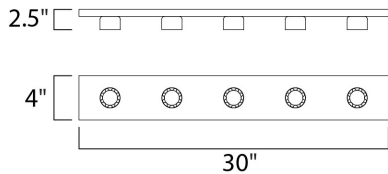

MEASUREMENTS

DIMENSION : 30" W x 4.25" H x 2.5" Ext
 BACK PLATE : 4" W x 29.25" H x 2.14" HCO
 HANGING WEIGHT : 2.31 lb

LAMPING

INPUT VOLTAGE : 120V
 BULB : 5 x 60W Incandescent E26 Medium , 300W Total
 BULB INCLUDED : (Not Included)
 DIMMABLE : Yes
 LIGHTING_DIRECTION : Omni