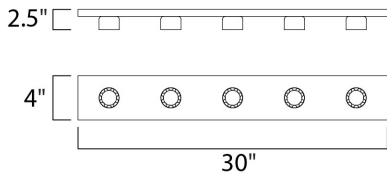

MEASUREMENTS

DIMENSION : 30" W x 4.25" H x 2.5" Ext
 BACK PLATE : 4" W x 29.25" H x 2.14" HCO
 HANGING WEIGHT : 2.31 lb

LAMPING

INPUT VOLTAGE : 120V
 BULB : 5 x 60W Incandescent E26 Medium , 300W Total
 BULB INCLUDED : (Not Included)
 DIMMABLE : Yes
 LIGHTING_DIRECTION : Omni