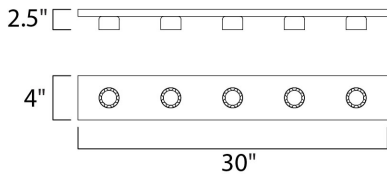

**MEASUREMENTS**

DIMENSION : 30" W x 4.25" H x 2.5" Ext  
 BACK PLATE : 4" W x 29.25" H x 2.14" HCO  
 HANGING WEIGHT : 2.31 lb

**LAMPING**

INPUT VOLTAGE : 120V  
 BULB : 5 x 60W Incandescent E26 Medium , 300W Total  
 BULB INCLUDED : (Not Included)  
 DIMMABLE : Yes  
 LIGHTING\_DIRECTION : Omni