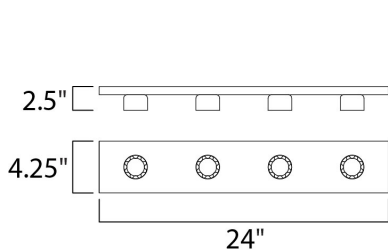

MEASUREMENTS

DIMENSION : 24" W x 4.25" H x 2.5" Ext
 BACK PLATE : 4" W x 23.25" H x 2.14" HCO
 HANGING WEIGHT : 1.76 lb

LAMPING

INPUT VOLTAGE : 120V
 BULB : 4 x 60W Incandescent E26 Medium , 240W Total
 BULB INCLUDED : (Not Included)
 DIMMABLE : Yes
 LIGHTING_DIRECTION : Omni