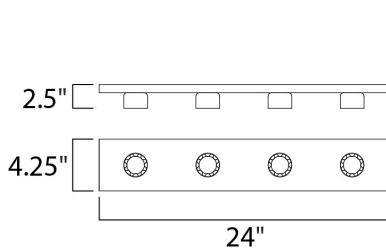

MEASUREMENTS

DIMENSION : 24" W x 4.25" H x 2.5" Ext
 BACK PLATE : 4" W x 23.25" H x 2.14" HCO
 HANGING WEIGHT : 1.76 lb

LAMPING

INPUT VOLTAGE : 120V
 BULB : 4 x 60W Incandescent E26 Medium , 240W Total
 BULB INCLUDED : (Not Included)
 DIMMABLE : Yes
 LIGHTING_DIRECTION : Omni