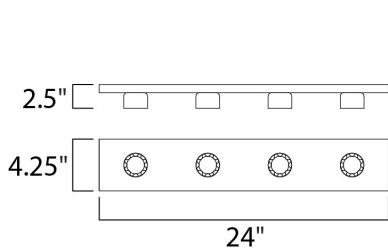

MEASUREMENTS

DIMENSION : 24" W x 4.25" H x 2.5" Ext
 BACK PLATE : 4" W x 23.25" H x 2.14" HCO
 HANGING WEIGHT : 1.76 lb

LAMPING

INPUT VOLTAGE : 120V
 BULB : 4 x 60W Incandescent E26 Medium , 240W Total
 BULB INCLUDED : (Not Included)
 DIMMABLE : Yes
 LIGHTING_DIRECTION : Omni