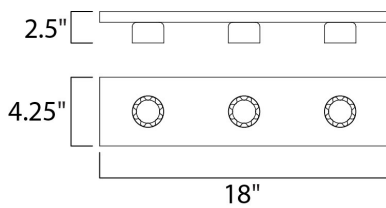

MEASUREMENTS

DIMENSION : 18" W x 4.25" H x 2.5" Ext
 BACK PLATE : 4" W x 15.75" H x 2.14" HCO
 HANGING WEIGHT : 1.43 lb

LAMPING

INPUT VOLTAGE : 120V
 BULB : 3 x 60W Incandescent E26 Medium , 180W Total
 BULB INCLUDED : (Not Included)
 DIMMABLE : Yes
 LIGHTING_DIRECTION : Omni