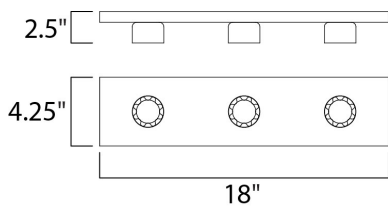

**MEASUREMENTS**

DIMENSION : 18" W x 4.25" H x 2.5" Ext  
 BACK PLATE : 4" W x 15.75" H x 2.14" HCO  
 HANGING WEIGHT : 1.43 lb

**LAMPING**

INPUT VOLTAGE : 120V  
 BULB : 3 x 60W Incandescent E26 Medium , 180W Total  
 BULB INCLUDED : (Not Included)  
 DIMMABLE : Yes  
 LIGHTING\_DIRECTION : Omni