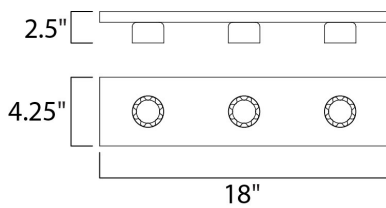

**MEASUREMENTS**

DIMENSION : 18" W x 4.25" H x 2.5" Ext  
 BACK PLATE : 4" W x 15.75" H x 2.14" HCO  
 HANGING WEIGHT : 1.43 lb

**LAMPING**

INPUT VOLTAGE : 120V  
 BULB : 3 x 60W Incandescent E26 Medium , 180W Total  
 BULB INCLUDED : (Not Included)  
 DIMMABLE : Yes  
 LIGHTING\_DIRECTION : Omni