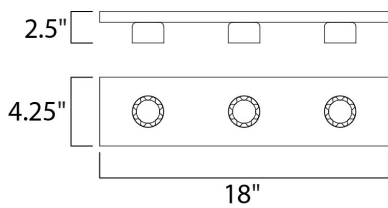

MEASUREMENTS

DIMENSION : 18" W x 4.25" H x 2.5" Ext
 BACK PLATE : 4" W x 15.75" H x 2.14" HCO
 HANGING WEIGHT : 1.43 lb

LAMPING

INPUT VOLTAGE : 120V
 BULB : 3 x 60W Incandescent E26 Medium , 180W Total
 BULB INCLUDED : (Not Included)
 DIMMABLE : Yes
 LIGHTING_DIRECTION : Omni