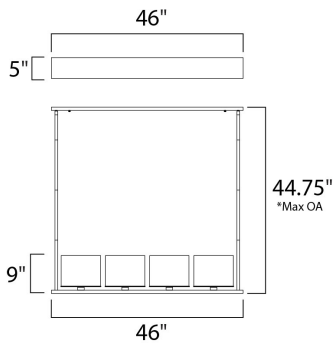

*max overall height

MEASUREMENTS

DIMENSION : 46" L x 9.75" W x 9" H
 MAX OAH : 44.75" OAH
 CANOPY : 5" W x 0.75" H x 46" L
 HANGING WEIGHT : 23.98 lb

LAMPING

INPUT VOLTAGE : 120V
 LUMENS : 3,920 Rated
 BULB : 4 x 9W LED LED , 36W Total
 BULB INCLUDED : (Included)
 DIMMABLE : Triac CL
 CRI : 90+ CRI
 COLOR_TEMP : 3000K