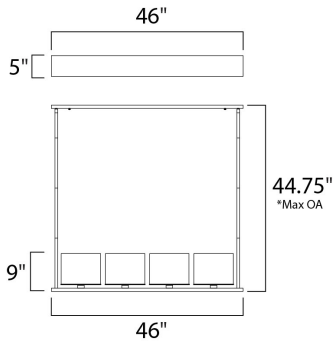

\*max overall height

**MEASUREMENTS**

DIMENSION : 46" L x 9.75" W x 9" H  
 MAX OAH : 44.75" OAH  
 CANOPY : 5" W x 0.75" H x 46" L  
 HANGING WEIGHT : 23.98 lb

**LAMPING**

INPUT VOLTAGE : 120V  
 LUMENS : 3,920 Rated  
 BULB : 4 x 9W LED LED , 36W Total  
 BULB INCLUDED : (Included)  
 DIMMABLE : Triac CL  
 CRI : 90+ CRI  
 COLOR\_TEMP : 3000K