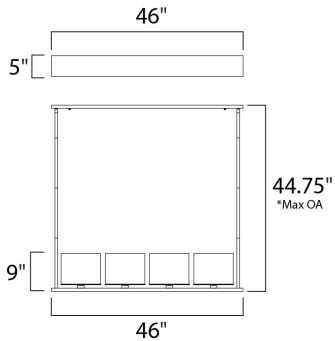

*max overall height

MEASUREMENTS

DIMENSION : 46" L x 9.75" W x 9" H
 MAX OAH : 44.75" OAH
 CANOPY : 5" W x 0.75" H x 46" L
 HANGING WEIGHT : 23.98 lb

LAMPING

INPUT VOLTAGE : 120V
 LUMENS : 3,920 Rated
 BULB : 4 x 9W LED LED , 36W Total
 BULB INCLUDED : (Included)
 DIMMABLE : Triac CL
 CRI : 90+ CRI
 COLOR_TEMP : 3000K