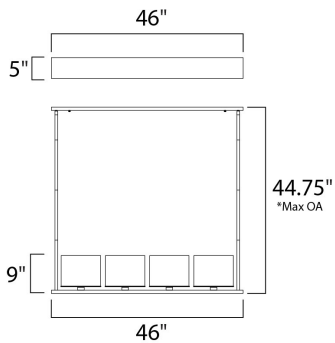

\*max overall height

**MEASUREMENTS**

DIMENSION : 46" L x 9.75" W x 9" H  
 MAX OAH : 44.75" OAH  
 CANOPY : 5" W x 0.75" H x 46" L  
 HANGING WEIGHT : 23.98 lb

**LAMPING**

INPUT VOLTAGE : 120V  
 LUMENS : 3,920 Rated  
 BULB : 4 x 9W LED LED , 36W Total  
 BULB INCLUDED : (Included)  
 DIMMABLE : Triac CL  
 CRI : 90+ CRI  
 COLOR\_TEMP : 3000K