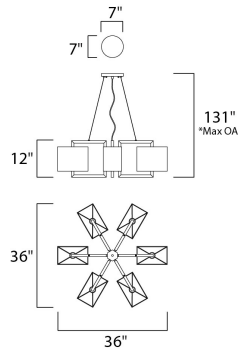

*max overall height

MEASUREMENTS

DIMENSION : 35.5" L x 35.5" W x 12" H
 MAX OAH : 131" OAH
 CANOPY : 7" W x 1" H x 7" L
 HANGING WEIGHT : 17.6 lb

LAMPING

INPUT VOLTAGE : 120V
 LUMENS : 3,780 Rated
 BULB : 6 x 9W LED LED , 54W Total
 BULB INCLUDED : (Included)
 DIMMABLE : Yes
 CRI : 90+ CRI
 COLOR_TEMP : 3000K