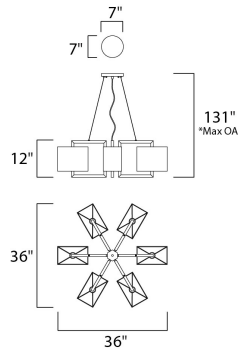

\*max overall height

**MEASUREMENTS**

DIMENSION : 35.5" L x 35.5" W x 12" H  
 MAX OAH : 131" OAH  
 CANOPY : 7" W x 1" H x 7" L  
 HANGING WEIGHT : 17.6 lb

**LAMPING**

INPUT VOLTAGE : 120V  
 LUMENS : 3,780 Rated  
 BULB : 6 x 9W LED LED , 54W Total  
 BULB INCLUDED : (Included)  
 DIMMABLE : Yes  
 CRI : 90+ CRI  
 COLOR\_TEMP : 3000K