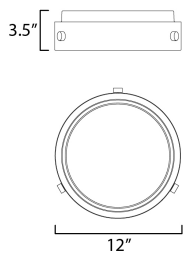

**PRODUCT DESCRIPTION**

Tasteful details on this series of low-profile Vivex sconces and flush mounts adds a stylish touch to functional spaces. Finished in a two-tone Black and Gold combination, this Vivex series is engineered to withstand harsher climates adding fashionable flare to a necessary lighting element. The Gold rivet details at its corners are not just decorative, but structurally secure an outer shell that seals its internal LED housing from water intrusion. The applications of the flush mount and slim sconces provide dimensional convenience and accessibility for limited spaces or hallways regulated by ADA requirements.

**MEASUREMENTS**

DIMENSION : 12" W x 3.5" H  
 MAX OAH : 11" W x 3.25" H  
 HANGING WEIGHT : 3 lb

**LAMPING**

INPUT VOLTAGE : 120V  
 LUMENS : 1,920 Rated (1,200 Del.)  
 BULB : 1 x 29W LED AC Integrated , 29W Total  
 BULB INCLUDED : (Integrated)  
 DIMMABLE : Y  
 CRI : 90 CRI  
 COLOR\_TEMP : 3000K