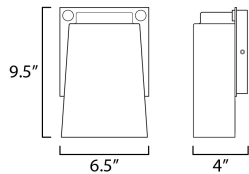

**MEASUREMENTS**

DIMENSION : 6.5" W x 9.5" H x 4" Ext  
 BACK PLATE : 6.25" W x 6.25" H x 6.25" HCO  
 HANGING WEIGHT : 1.27 lb

**LAMPING**

INPUT VOLTAGE : 120V  
 LUMENS : 870 Rated (550 Del.)  
 BULB : 1 x 12W LED AC Integrated , 12W Total  
 BULB INCLUDED : (Integrated)  
 DIMMABLE : Y  
 CRI : 90 CRI  
 COLOR\_TEMP : 3000K  
 LIGHTING\_DIRECTION : Indirect