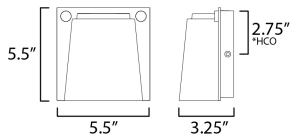

LAMPING

INPUT VOLTAGE : 120V
LUMENS : 780 Rated (450 Del.)
BULB : 1 x 8W LED AC Integrated , 8W Total
BULB INCLUDED : (Integrated)
DIMMABLE : Y
CRI : 90 CRI
COLOR_TEMP : 3000K
LIGHTING_DIRECTION : Down