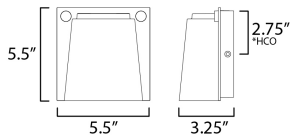

LAMPING

INPUT VOLTAGE : 120V
LUMENS : 780 Rated (450 Del.)
BULB : 1 x 8W LED AC Integrated , 8W Total
BULB INCLUDED : (Integrated)
DIMMABLE : Y
CRI : 90 CRI
COLOR_TEMP : 3000K
LIGHTING_DIRECTION : Down