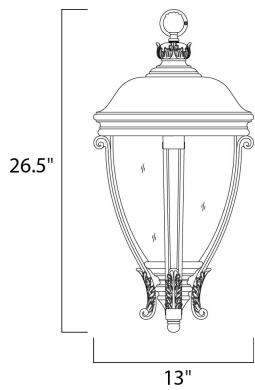

MEASUREMENTS

DIMENSION : 13" L x 13" W x 26.5" H
 HANGING WEIGHT : 11.22 lb

LAMPING

INPUT VOLTAGE : 120V
 BULB : 3 x 40W Incandescent E12 Candelabra , 120W Total
 BULB INCLUDED : (Not Included)
 DIMMABLE : Yes