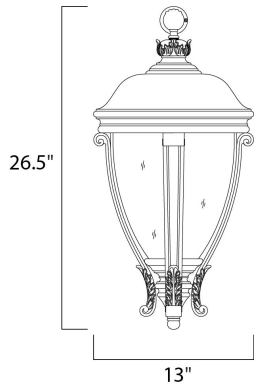

MEASUREMENTS

DIMENSION : 13" L x 13" W x 26.5" H
 HANGING WEIGHT : 11.22 lb

LAMPING

INPUT VOLTAGE : 120V
 BULB : 3 x 40W Incandescent E12 Candelabra , 120W Total
 BULB INCLUDED : (Not Included)
 DIMMABLE : Yes