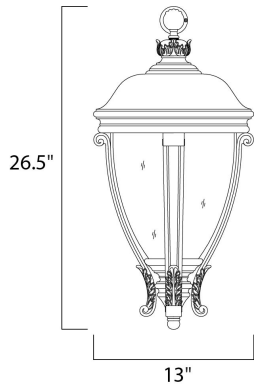

**MEASUREMENTS**

DIMENSION : 13" L x 13" W x 26.5" H  
 HANGING WEIGHT : 11.22 lb

**LAMPING**

INPUT VOLTAGE : 120V  
 BULB : 3 x 40W Incandescent E12 Candelabra , 120W Total  
 BULB INCLUDED : (Not Included)  
 DIMMABLE : Yes