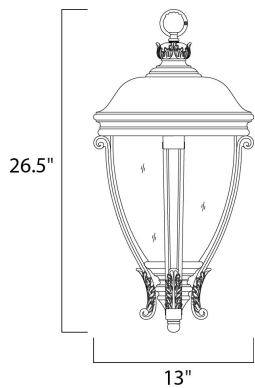

**MEASUREMENTS**

DIMENSION : 13" L x 13" W x 26.5" H  
 HANGING WEIGHT : 11.22 lb

**LAMPING**

INPUT VOLTAGE : 120V  
 BULB : 3 x 40W Incandescent E12 Candelabra , 120W Total  
 BULB INCLUDED : (Not Included)  
 DIMMABLE : Yes