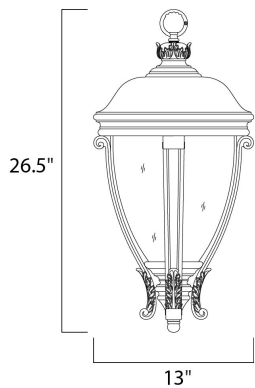

MEASUREMENTS

DIMENSION : 13" L x 13" W x 26.5" H
 HANGING WEIGHT : 11.22 lb

LAMPING

INPUT VOLTAGE : 120V
 BULB : 3 x 40W Incandescent E12 Candelabra , 120W Total
 BULB INCLUDED : (Not Included)
 DIMMABLE : Yes