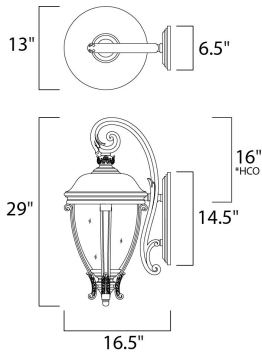

PRODUCT DESCRIPTION

Maxim Lighting's Camden VX Collection is made with Vivex, a material twice the strength of resin, is non-corrosive, UV resistant and backed with a 5-Year Limited Warranty. Camden VX is available in our Black or Golden Bronze finish and our Water Glass.

FINISHES OPTION

- Black (BK)
- Golden Bronze (GO)

GLASS

Water Glass WG

MATERIAL

Vivex Resin Composite, Glass

RATINGS

cETLus
Wet Location

ADDITIONAL

OPERATING TEMPERATURE:
-20°C (-4°F), 40°C (104°F)

MEASUREMENTS

- DIMENSION : 13" W x 29" H x 16.5" Ext
- BACK PLATE : 6.5" W x 14.5" H x 16" HCO
- HANGING WEIGHT : 13.2 lb

LAMPING

- INPUT VOLTAGE : 120V
- BULB : 3 x 40W Incandescent E12 Candelabra , 120W Total
- BULB INCLUDED : (Not Included)
- DIMMABLE : Yes

Always consult a qualified electrician before installing any lighting product.

WESTERN DISTRIBUTION CENTER (HEADQUARTER)
253 NORTH VINELAND AVE | CITY OF INDUSTRY, CA 91746

EASTERN DISTRIBUTION CENTER
101 GARDNER PARK | PEACHTREE CITY, GA 30269

P. 626.956.4200 | F. 626.956.4225 | maximlighting.com