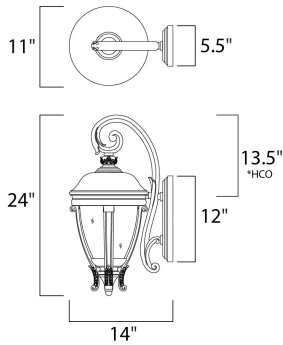

PRODUCT DESCRIPTION

Maxim Lighting's Camden VX Collection is made with Vivex, a material twice the strength of resin, is non-corrosive, UV resistant and backed with a 5-Year Limited Warranty. Camden VX is available in our Black or Golden Bronze finish and our Water Glass.

MEASUREMENTS

DIMENSION : 11" W x 24" H x 14" Ext
BACK PLATE : 5.5" W x 12" H x 13.5" HCO
HANGING WEIGHT : 9.81 lb

LAMPING

INPUT VOLTAGE : 120V
BULB : 3 x 40W Incandescent E12 Candelabra , 120W Total
BULB INCLUDED : (Not Included)
DIMMABLE : Yes

FINISHES OPTION

- Black (BK)
- Golden Bronze (GO)

GLASS

Water Glass WG

MATERIAL

Vivex Resin Composite, Glass

RATINGS

cETLus
Wet Location

ADDITIONAL

OPERATING TEMPERATURE:
-20°C (-4°F), 40°C (104°F)

Always consult a qualified electrician before installing any lighting product.