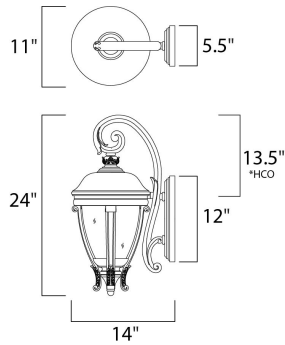

PRODUCT DESCRIPTION

Maxim Lighting's Camden VX Collection is made with Vivex, a material twice the strength of resin, is non-corrosive, UV resistant and backed with a 5-Year Limited Warranty. Camden VX is available in our Black or Golden Bronze finish and our Water Glass.

MEASUREMENTS

DIMENSION : 11" W x 24" H x 14" Ext
BACK PLATE : 5.5" W x 12" H x 13.5" HCO
HANGING WEIGHT : 9.81 lb

LAMPING

INPUT VOLTAGE : 120V
BULB : 3 x 40W Incandescent E12 Candelabra , 120W Total
BULB INCLUDED : (Not Included)
DIMMABLE : Yes

FINISHES OPTION

- Black (BK)
- Golden Bronze (GO)

GLASS

Water Glass WG

MATERIAL

Vivex Resin Composite, Glass

RATINGS

cETLus
Wet Location

ADDITIONAL

OPERATING TEMPERATURE:
-20°C (-4°F), 40°C (104°F)

Always consult a qualified electrician before installing any lighting product.